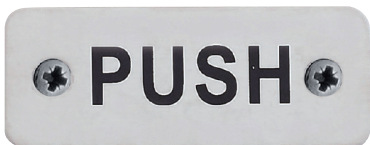

# Z29 TP OOF

TARGHETTE - NAME PLATES

**5S** ●  
Inox satinato 304  
Stainless steel 304

# Z34 TP

**ZOO**  
ARCHITECTURAL HARDWARE

**5S** ●  
Inox satinato 304  
Stainless steel 304