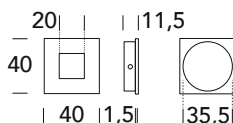

Z30 PI

PLACCHE INCASSO - SLIDING DOOR PLATES

ZOO
ARCHITECTURAL HARDWARE

5S ●
Inox satinato 304
Stainless steel 304

Z40 PI

ZOO
ARCHITECTURAL HARDWARE

5S ●
Inox satinato 304
Stainless steel 304

Z50 PI