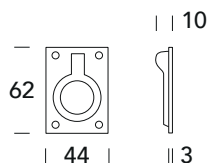

Z08 NU

NUMERI - NUMERALS

ZOO
ARCHITECTURAL HARDWARE

Disponibili - Available 0-1-2-3-4-5-6-7-8

5S ●
Inox satinato 304
Stainless steel 304

Z42 MT

MANETTINE - FURNITURE HANDLES

ZOO
ARCHITECTURAL HARDWARE