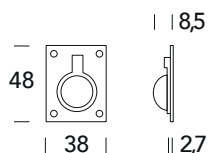

Z43 MT

ZOO
ARCHITECTURAL HARDWARE

5S ●
Inox satinato 304
Stainless steel 304