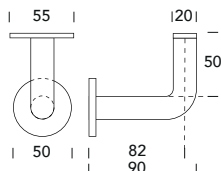

Z45 SU

SUPPORTI - HANDRAIL SUPPORTS

ZOO
ARCHITECTURAL HARDWARE

5S ●
Inox satinato 304
Stainless steel 304