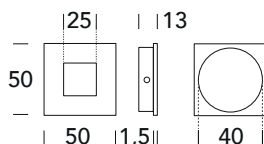

Z50 PI

ZOO
ARCHITECTURAL HARDWARE

5S ●
Inox satinato 304
Stainless steel 304