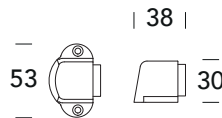

205 FE

FERMAPORTE - DOORSTOPS