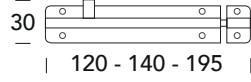

712 CT

CATENACCI - DOOR BOLTS

5S ●
Inox satinato 304
Stainless steel 304

Z60 FE

FERMAPERSIANE - STOP SHUTTERS

ZOO
ARCHITECTURAL HARDWARE

5S ●
Inox satinato 304
Stainless steel 304

205 FE