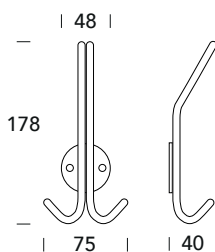

Z70 PA

PORTABITI - COAT HOOKS

ZOO
ARCHITECTURAL HARDWARE

5S ●
Inox satinato 304
Stainless steel 304

Z71 PA

ZOO
ARCHITECTURAL HARDWARE

5S ●
Inox satinato 304
Stainless steel 304

Z72 GA

ZOO
ARCHITECTURAL HARDWARE

5S ●
Inox satinato 304
Stainless steel 304