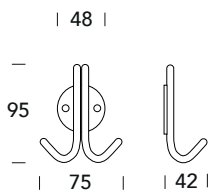

Z70 PA

PORTABITI - COAT HOOKS

ZOO
ARCHITECTURAL HARDWARE

5S ●
Inox satinato 304
Stainless steel 304

Z71 PA

ZOO
ARCHITECTURAL HARDWARE

5S ●
Inox satinato 304
Stainless steel 304

Z72 GA

ZOO
ARCHITECTURAL HARDWARE

5S ●
Inox satinato 304
Stainless steel 304