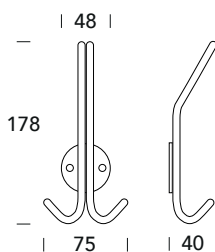

# Z70 PA

PORTABITI - COAT HOOKS

**ZOO**  
ARCHITECTURAL HARDWARE

**5S** ●  
Inox satinato 304  
Stainless steel 304

# Z71 PA

**ZOO**  
ARCHITECTURAL HARDWARE

**5S** ●  
Inox satinato 304  
Stainless steel 304