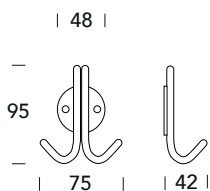

# Z70 PA

PORTABITI - COAT HOOKS

**ZOO**  
ARCHITECTURAL HARDWARE

**5S** ●  
Inox satinato 304  
Stainless steel 304