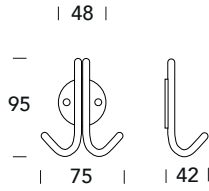

Z70 PA

PORTABITI - COAT HOOKS

ZOO
ARCHITECTURAL HARDWARE

5S ●
Inox satinato 304
Stainless steel 304

Z71 PA

ZOO
ARCHITECTURAL HARDWARE

5S ●
Inox satinato 304
Stainless steel 304

Z72 GA

ZOO
ARCHITECTURAL HARDWARE

5S ●
Inox satinato 304
Stainless steel 304