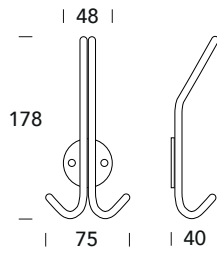

Z70 PA

PORTABITI - COAT HOOKS

ZOO
ARCHITECTURAL HARDWARE

5S ●
Inox satinato 304
Stainless steel 304

Z71 PA

ZOO
ARCHITECTURAL HARDWARE

5S ●
Inox satinato 304
Stainless steel 304

Z72 GA

ZOO
ARCHITECTURAL HARDWARE

5S ●
Inox satinato 304
Stainless steel 304