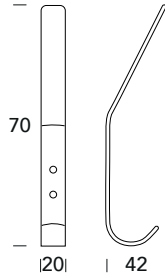

Z73 PA

PORTABITI - COAT HOOKS

ZOO
ARCHITECTURAL HARDWARE

5S ●
Inox satinato 304
Stainless steel 304