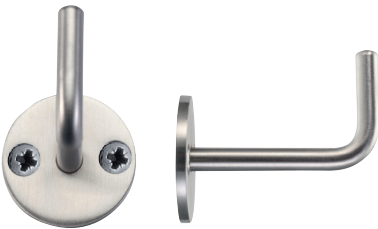

# Z73 PA

PORTABITI - COAT HOOKS

**ZOO**  
ARCHITECTURAL HARDWARE

**5S** ●  
Inox satinato 304  
Stainless steel 304

# Z74 PA

**ZOO**  
ARCHITECTURAL HARDWARE

**5S** ●  
Inox satinato 304  
Stainless steel 304

# Z75 PA

**ZOO**  
ARCHITECTURAL HARDWARE

**5S** ●  
Inox satinato 304  
Stainless steel 304