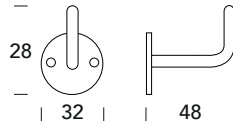

Z74 PA

ZOO
ARCHITECTURAL HARDWARE

5S ●
Inox satinato 304
Stainless steel 304