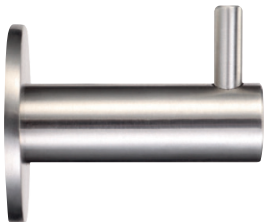

# Z73 PA

PORTABITI - COAT HOOKS

**ZOO**  
ARCHITECTURAL HARDWARE

**5S** ●  
Inox satinato 304  
Stainless steel 304

# Z74 PA

**ZOO**  
ARCHITECTURAL HARDWARE

**5S** ●  
Inox satinato 304  
Stainless steel 304

# Z75 PA

**ZOO**  
ARCHITECTURAL HARDWARE

**5S** ●  
Inox satinato 304  
Stainless steel 304