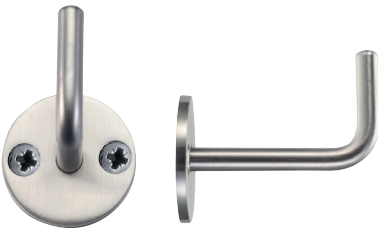

Z73 PA

PORTABITI - COAT HOOKS

ZOO
ARCHITECTURAL HARDWARE

5S ●
Inox satinato 304
Stainless steel 304

Z74 PA

ZOO
ARCHITECTURAL HARDWARE

5S ●
Inox satinato 304
Stainless steel 304

Z75 PA

ZOO
ARCHITECTURAL HARDWARE

5S ●
Inox satinato 304
Stainless steel 304