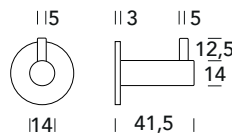

Z75 PA

ZOO
ARCHITECTURAL HARDWARE

5S ●
Inox satinato 304
Stainless steel 304