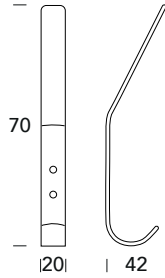

Z73 PA

PORTABITI - COAT HOOKS

ZOO
ARCHITECTURAL HARDWARE

5S ●
Inox satinato 304
Stainless steel 304

Z74 PA

ZOO
ARCHITECTURAL HARDWARE

5S ●
Inox satinato 304
Stainless steel 304

Z75 PA

ZOO
ARCHITECTURAL HARDWARE

5S ●
Inox satinato 304
Stainless steel 304