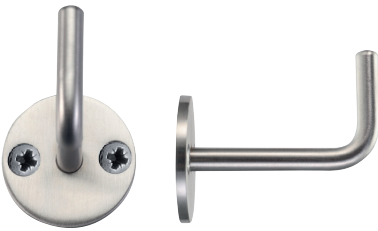

Z73 PA

PORTABITI - COAT HOOKS

ZOO
ARCHITECTURAL HARDWARE

5S ●
Inox satinato 304
Stainless steel 304

Z74 PA

ZOO
ARCHITECTURAL HARDWARE

5S ●
Inox satinato 304
Stainless steel 304

Z75 PA

ZOO
ARCHITECTURAL HARDWARE

5S ●
Inox satinato 304
Stainless steel 304