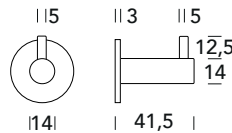

Z75 PA

ZOO
ARCHITECTURAL HARDWARE

5S ●
Inox satinato 304
Stainless steel 304