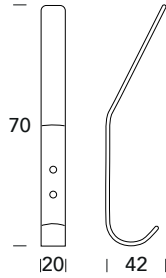

Z73 PA

PORTABITI - COAT HOOKS

ZOO
ARCHITECTURAL HARDWARE

5S ●
Inox satinato 304
Stainless steel 304

Z74 PA

ZOO
ARCHITECTURAL HARDWARE

5S ●
Inox satinato 304
Stainless steel 304

Z75 PA

ZOO
ARCHITECTURAL HARDWARE

5S ●
Inox satinato 304
Stainless steel 304