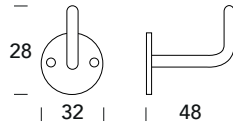

Z73 PA

PORTABITI - COAT HOOKS

ZOO
ARCHITECTURAL HARDWARE

5S ●
Inox satinato 304
Stainless steel 304

Z74 PA

ZOO
ARCHITECTURAL HARDWARE

5S ●
Inox satinato 304
Stainless steel 304

Z75 PA