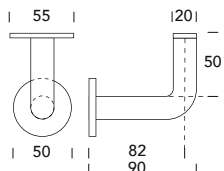

Z45 SU

SUPPORTI - HANDRAIL SUPPORTS

ZOO
ARCHITECTURAL HARDWARE

5S ●
Inox satinato 304
Stainless steel 304