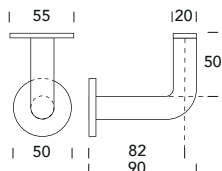

Z45 SU

SUPPORTI - HANDRAIL SUPPORTS

ZOO
ARCHITECTURAL HARDWARE

5S ●
Inox satinato 304
Stainless steel 304