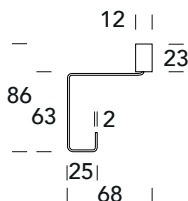

Z76 PA

PORTABITI - COAT HOOKS

ZOO
ARCHITECTURAL HARDWARE

5S ●
Inox satinato 304
Stainless steel 304

Z77 PA

ZOO
ARCHITECTURAL HARDWARE

5S ●
Inox satinato 304
Stainless steel 304

Z45 SU