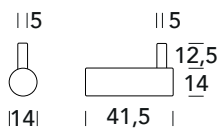

Z76 PA

PORTABITI - COAT HOOKS

ZOO
ARCHITECTURAL HARDWARE

5S ●
Inox satinato 304
Stainless steel 304

Z77 PA

ZOO
ARCHITECTURAL HARDWARE

5S ●
Inox satinato 304
Stainless steel 304

Z45 SU