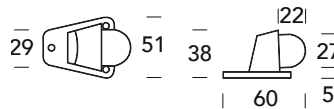

5S ●
Inox satinato 304
Stainless steel 304