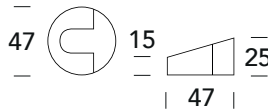

Z86 FE

FERMAPORTE - DOORSTOPS

ZOO
ARCHITECTURAL HARDWARE

5S ●
Inox satinato 304
Stainless steel 304

Z87 FE

ZOO
ARCHITECTURAL HARDWARE

5S ●
Inox satinato 304
Stainless steel 304

Z88 FE