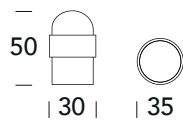

Z88 FE

ZOO
ARCHITECTURAL HARDWARE

5S ●
Inox satinato 304
Stainless steel 304