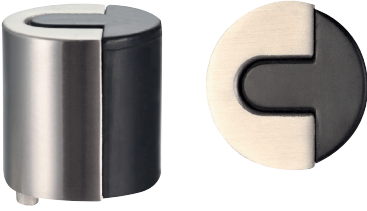

Z86 FE

FERMAPORTE - DOORSTOPS

ZOO
ARCHITECTURAL HARDWARE

5S ●
Inox satinato 304
Stainless steel 304

Z87 FE

ZOO
ARCHITECTURAL HARDWARE

5S ●
Inox satinato 304
Stainless steel 304

Z88 FE

ZOO
ARCHITECTURAL HARDWARE

5S ●
Inox satinato 304
Stainless steel 304