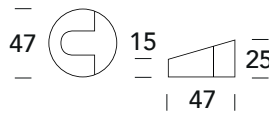

Z87 FE

ZOO
ARCHITECTURAL HARDWARE

5S ●
Inox satinato 304
Stainless steel 304