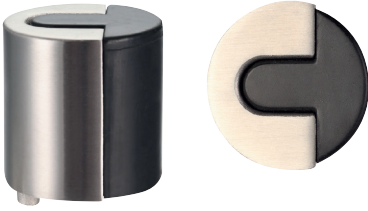

# Z86 FE

FERMAPORTE - DOORSTOPS

**ZOO**  
ARCHITECTURAL HARDWARE

**5S** ●  
Inox satinato 304  
Stainless steel 304

# Z87 FE

**ZOO**  
ARCHITECTURAL HARDWARE

**5S** ●  
Inox satinato 304  
Stainless steel 304

# Z88 FE

**ZOO**  
ARCHITECTURAL HARDWARE

**5S** ●  
Inox satinato 304  
Stainless steel 304