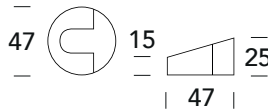

Z87 FE

ZOO
ARCHITECTURAL HARDWARE

5S ●
Inox satinato 304
Stainless steel 304