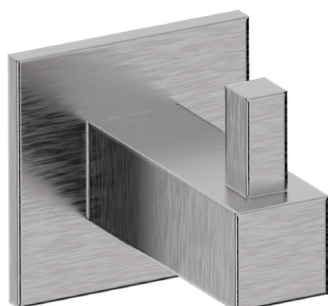

Z90 PI

PLACCHE INCASSO - SLIDING DOOR PLATES

ZOO
ARCHITECTURAL HARDWARE

5S ●
Inox satinato 304
Stainless steel 304

K50 PA

PORTABITI - COAT HOOKS

5S ●
Inox satinato 304
Stainless steel 304

Q50 PA

5S ●
Inox satinato 304
Stainless steel 304