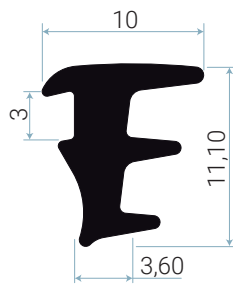

22320

Technical specification

A: Inner Glass Bead Seal Gap 5 mm

Colours

- Graphite Black (≈ RAL 9011)

Packaging

- 150 m x 1

Schlegel Ltd

Unit 25, Henlow Industrial Estate, Henlow Camp, Bedfordshire, SG16 6DS United Kingdom

All dimensions are in mm and are nominal. Schlegel reserve the right to change specification without prior notice.

Schlegel's names and logos and all related trademarks (including 'SCHLEGEL', 'SCHLEGEL Red Square Logo', 'Red Square Logo' and 'Q-Lon'), trade names, and other intellectual property are the property of Schlegel Acquisition Holdings Limited trading as Schlegelgiesse and cannot be used without its express prior written permission. All rights reserved.