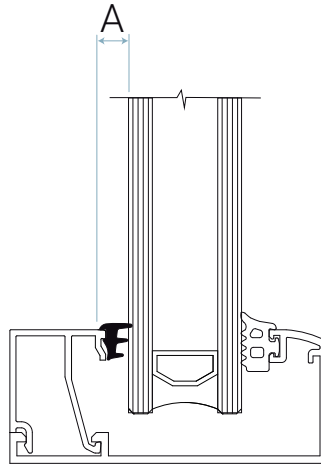

22320

Technical specification

A: Inner Glass Bead Seal Gap 5 mm

Colours

- Graphite Black (≈ RAL 9011)

Packaging

- 150 m x 1

Schlegel Ltd

Unit 25, Henlow Industrial Estate, Henlow Camp, Bedfordshire, SG16 6DS United Kingdom

All dimensions are in mm and are nominal. Schlegel reserve the right to change specification without prior notice.

Schlegel's names and logos and all related trademarks (including 'SCHLEGEL', 'SCHLEGEL Red Square Logo', 'Red Square Logo' and 'Q-Lon'), trade names, and other intellectual property are the property of Schlegel Acquisition Holdings Limited trading as Schlegelgiesse and cannot be used without its express prior written permission. All rights reserved.