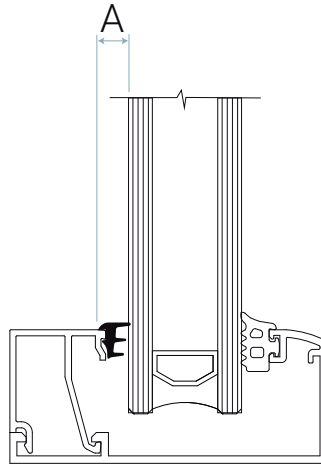

22325

Technical specification

A: Inner Glass Bead Seal Gap 6 mm

Colours

- Graphite Black (≈ RAL 9011)

Packaging

- 150 m x 1

Schlegel Ltd

Unit 25, Henlow Industrial Estate, Henlow Camp, Bedfordshire, SG16 6DS United Kingdom

All dimensions are in mm and are nominal. Schlegel reserve the right to change specification without prior notice.

Schlegel's names and logos and all related trademarks (including 'SCHLEGEL', 'SCHLEGEL Red Square Logo', 'Red Square Logo' and 'Q-Lon'), trade names, and other intellectual property are the property of Schlegel Acquisition Holdings Limited trading as Schlegel International and cannot be used without its express prior written permission. All rights reserved.