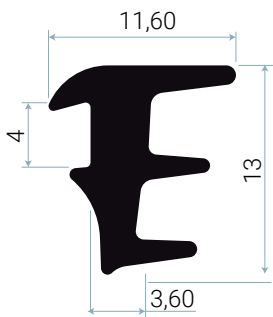

22325

Technical specification

A: Inner Glass Bead Seal Gap 6 mm

Colours

- Graphite Black (≈ RAL 9011)

Packaging

- 150 m x 1

Schlegel Ltd

Unit 25, Henlow Industrial Estate, Henlow Camp, Bedfordshire, SG16 6DS United Kingdom

All dimensions are in mm and are nominal. Schlegel reserve the right to change specification without prior notice.

Schlegel's names and logos and all related trademarks (including 'SCHLEGEL', 'SCHLEGEL Red Square Logo', 'Red Square Logo' and 'Q-Lon'), trade names, and other intellectual property are the property of Schlegel Acquisition Holdings Limited trading as Schlegel International and cannot be used without its express prior written permission. All rights reserved.