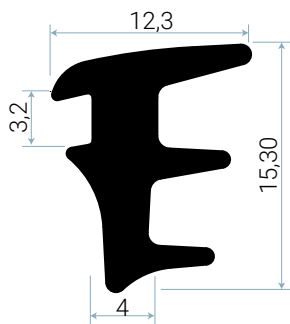

22330

Technical specification

A: Inner Glass Bead Seal Gap 7 mm

Colours

- Graphite Black (≈ RAL 9011)

Packaging

- 100 m x 1

Schlegel Ltd

Unit 25, Henlow Industrial Estate, Henlow Camp, Bedfordshire, SG16 6DS United Kingdom

All dimensions are in mm and are nominal. Schlegel reserve the right to change specification without prior notice.

Schlegel's names and logos and all related trademarks (including 'SCHLEGEL', 'SCHLEGEL Red Square Logo', 'Red Square Logo' and 'Q-Lon'), trade names, and other intellectual property are the property of Schlegel Acquisition Holdings Limited trading as Schlegel International and cannot be used without its express prior written permission. All rights reserved.