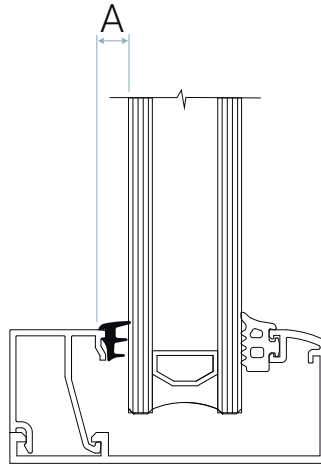

22330

Technical specification

A: Inner Glass Bead Seal Gap 7 mm

Colours

- Graphite Black (≈ RAL 9011)

Packaging

- 100 m x 1

Schlegel Ltd

Unit 25, Henlow Industrial Estate, Henlow Camp, Bedfordshire, SG16 6DS United Kingdom

All dimensions are in mm and are nominal. Schlegel reserve the right to change specification without prior notice.

Schlegel's names and logos and all related trademarks (including 'SCHLEGEL', 'SCHLEGEL Red Square Logo', 'Red Square Logo' and 'Q-Lon'), trade names, and other intellectual property are the property of Schlegel Acquisition Holdings Limited trading as Schlegel International and cannot be used without its express prior written permission. All rights reserved.