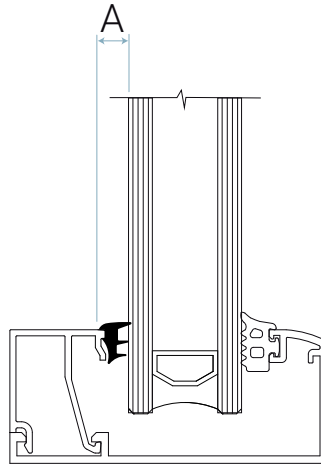

## Technical specification

A: Inner Glass Bead Seal Gap 10 mm

## Schlegel Ltd

Unit 25, Henlow Industrial Estate, Henlow Camp, Bedfordshire, SG16 6DS United Kingdom

All dimensions are in mm and are nominal. Schlegel reserve the right to change specification without prior notice.