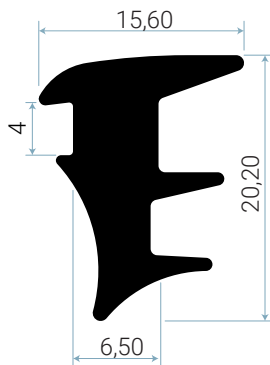

## Technical specification

A: Inner Glass Bead Seal Gap 10 mm

## Schlegel Ltd

Unit 25, Henlow Industrial Estate, Henlow Camp, Bedfordshire, SG16 6DS United Kingdom

All dimensions are in mm and are nominal. Schlegel reserve the right to change specification without prior notice.