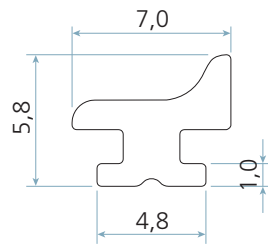

LP 1103

Colours

- Black
- Other colours upon request

Packaging

- 400 m x 2

Coil direction

Schlegel Acquisition Holdings Limited trading as Schlegel International
Unit 25, Henlow Industrial Estate, Henlow Camp, Bedfordshire, SG16 6DS United Kingdom

All dimensions are in mm and are nominal. Schlegel reserve the right to change specification without prior notice.
Schlegel's names and logos and all related trademarks (including 'SCHLEGEL', 'SCHLEGEL Red Square Logo', 'Red Square Logo' and 'Q-Lon'), trade names, and other intellectual property are the property of Schlegel Acquisition Holdings Limited trading as Schlegel International and cannot be used without its express prior written permission. All rights reserved.
© Schlegel Acquisition Holdings Limited trading as Schlegel International 2015.