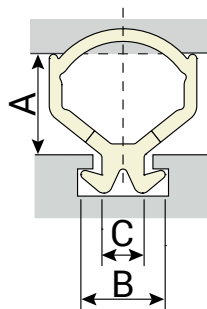

OVERLAP SEALS

**LT1513
(26992)**

TECHNICAL SPECIFICATION

- **A** Seal gap: 3 mm
- **B** Groove width: 5 mm
- **C** Throat width: $2,6 \pm 3$ mm

PACKAGING

250 m x 1