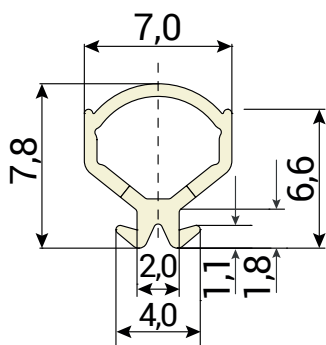

# OVERLAP SEALS

**LT1513  
(26992)**

## TECHNICAL SPECIFICATION

- A** Seal gap: 3 mm
- B** Groove width: 5 mm
- C** Throat width:  $2,6 \pm 3$  mm

## PACKAGING

250 m x 1

Coil direction

Colours ( $\approx$  RAL)

9005

Black

06/2020 - V01