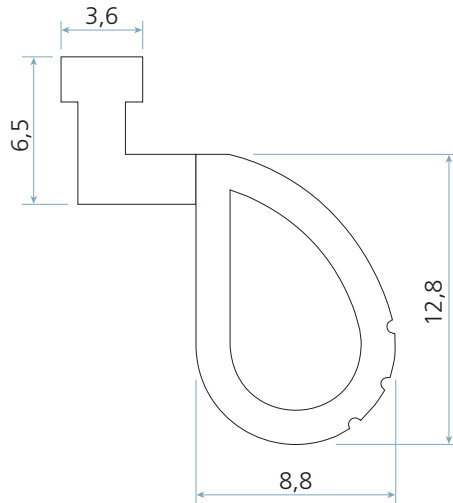

LV 0302 (DX 0302)

Colours

- Black (≈ RAL 9005)
- Brown
- Dark brown (≈ RAL 8014)
- Grey (≈ RAL 7037)
- White (≈ RAL 9003)

Other colours upon request

Packaging

- 100 m x 1

Coil direction

Schlegel Acquisition Holdings Limited trading as Schlegel International
Unit 25, Henlow Industrial Estate, Henlow Camp, Bedfordshire, SG16 6DS United Kingdom

All dimensions are in mm and are nominal. Schlegel reserve the right to change specification without prior notice.
Schlegel's names and logos and all related trademarks (including 'SCHLEGEL', 'SCHLEGEL Red Square Logo', 'Red Square Logo' and 'Q-Lon'), trade names, and other intellectual property are the property of Schlegel Acquisition Holdings Limited trading as Schlegel International and cannot be used without its express prior written permission. All rights reserved.

© Schlegel Acquisition Holdings Limited trading as Schlegel International 2015.