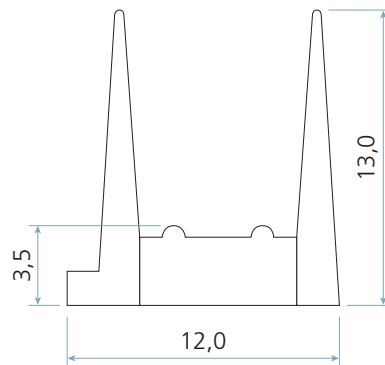

LV 0627 (DX 0627)

Colours

- Black (≈ RAL 9005)
- Brown
- Dark brown (≈ RAL 8014)
- Grey (≈ RAL 7037)
- White (≈ RAL 9003)

Other colours upon request

Packaging

- 2,1 / 2,5 m x 216

Cut lengths

Schlegel Acquisition Holdings Limited trading as Schlegel International

Unit 25, Henlow Industrial Estate, Henlow Camp, Bedfordshire, SG16 6DS United Kingdom

All dimensions are in mm and are nominal. Schlegel reserve the right to change specification without prior notice.

Schlegel's names and logos and all related trademarks (including 'SCHLEGEL', 'SCHLEGEL Red Square Logo', 'Red Square Logo' and 'Q-Lon'), trade names, and other intellectual property are the property of Schlegel Acquisition Holdings Limited trading as Schlegel International and cannot be used without its express prior written permission. All rights reserved.