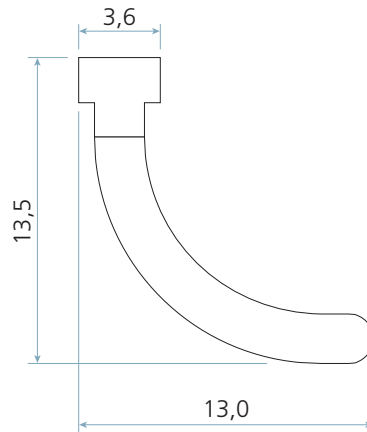

LV 0902 (DX 0902)

Colours

- Black (≈ RAL 9005)
- Brown
- Dark brown (≈ RAL 8014)
- Grey (≈ RAL 7037)
- White (≈ RAL 9003)

Other colours upon request

Packaging

- 50 m x 5

Coil direction

Schlegel Acquisition Holdings Limited trading as Schlegel International
Unit 25, Henlow Industrial Estate, Henlow Camp, Bedfordshire, SG16 6DS United Kingdom

All dimensions are in mm and are nominal. Schlegel reserve the right to change specification without prior notice.

Schlegel's names and logos and all related trademarks (including 'SCHLEGEL', 'SCHLEGEL Red Square Logo', 'Red Square Logo' and 'Q-Lon'), trade names, and other intellectual property are the property of Schlegel Acquisition Holdings Limited trading as Schlegel International and cannot be used without its express prior written permission. All rights reserved.