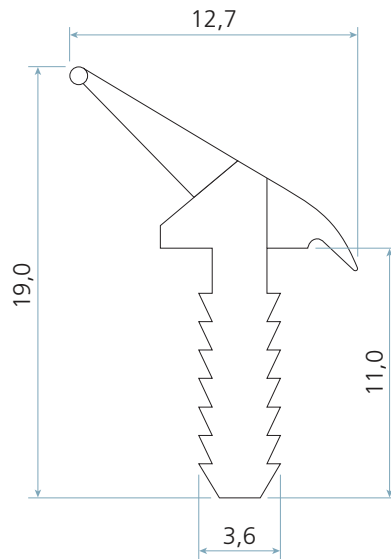

LV 1037 (DX 1037)

Colours

- Black (≈ RAL 9005)
- Brown
- Dark brown (≈ RAL 8014)
- Grey (≈ RAL 7037)
- White (≈ RAL 9003)

Other colours upon request

Packaging

- 100 m x 1

Coil direction

Schlegel Acquisition Holdings Limited trading as Schlegel International

Unit 25, Henlow Industrial Estate, Henlow Camp, Bedfordshire, SG16 6DS United Kingdom

All dimensions are in mm and are nominal. Schlegel reserve the right to change specification without prior notice.

Schlegel's names and logos and all related trademarks (including 'SCHLEGEL', 'SCHLEGEL Red Square Logo', 'Red Square Logo' and 'Q-Lon'), trade names, and other intellectual property are the property of Schlegel Acquisition Holdings Limited trading as Schlegel International and cannot be used without its express prior written permission. All rights reserved.