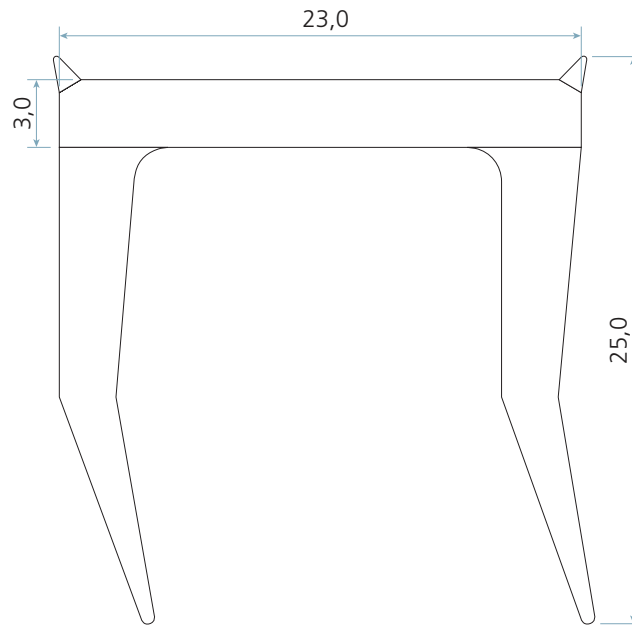

LV 1124 (DX 1124)

Colours

- Grey (≈ RAL 7037)
- Other colours upon request

Packaging

- 2,6 m x 84
- Other cut lengths upon request

Cut lengths

Schlegel Acquisition Holdings Limited trading as Schlegel International
Unit 25, Henlow Industrial Estate, Henlow Camp, Bedfordshire, SG16 6DS United Kingdom

All dimensions are in mm and are nominal. Schlegel reserve the right to change specification without prior notice.
Schlegel's names and logos and all related trademarks (including 'SCHLEGEL', 'SCHLEGEL Red Square Logo', 'Red Square Logo' and 'Q-Lon'), trade names, and other intellectual property are the property of Schlegel Acquisition Holdings Limited trading as Schlegel International and cannot be used without its express prior written permission. All rights reserved.
© Schlegel Acquisition Holdings Limited trading as Schlegel International 2015.