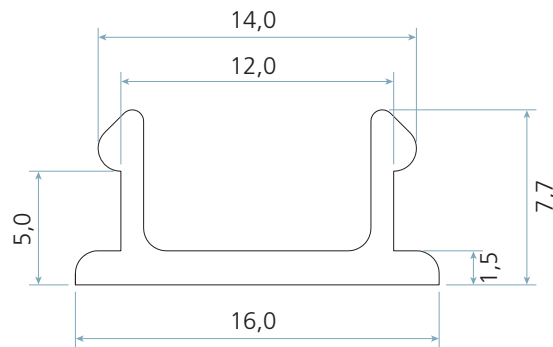

LV 1194

Colours

- Black
- Brown
- Grey
- White

Colour matching and other colours upon request

Packaging

- 2,5 m x 50

Other cut lengths upon request

Cut lengths

Schlegel Acquisition Holdings Limited trading as Schlegel International

Unit 25, Henlow Industrial Estate, Henlow Camp, Bedfordshire, SG16 6DS United Kingdom

All dimensions are in mm and are nominal. Schlegel reserve the right to change specification without prior notice.