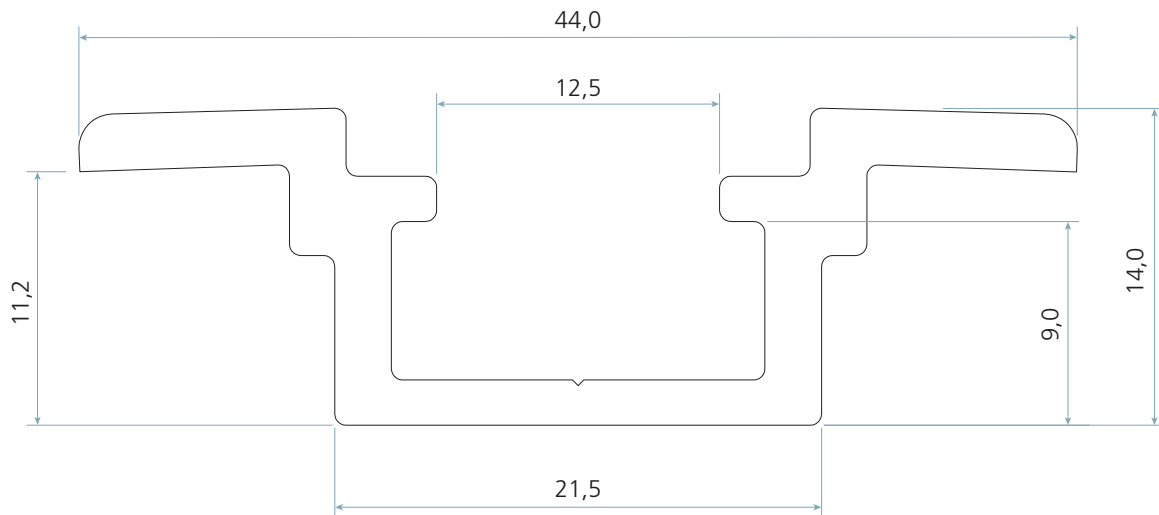

LV A018

Colours

- White (≈ RAL 9003)
 - Black (≈ RAL 9005)
 - Bronze (≈ RAL 8017)
 - Grey (≈ RAL 7045)
- Other colours upon request

Packaging

- 2,105 m x 40
- Other cut lengths upon request

Cut lengths

Schlegel Acquisition Holdings Limited trading as Schlegel International
 Unit 25, Henlow Industrial Estate, Henlow Camp, Bedfordshire, SG16 6DS United Kingdom

All dimensions are in mm and are nominal. Schlegel reserve the right to change specification without prior notice.
 Schlegel's names and logos and all related trademarks (including 'SCHLEGEL', 'SCHLEGEL Red Square Logo', 'Red Square Logo' and 'Q-Lon'), trade names, and other intellectual property are the property of Schlegel Acquisition Holdings Limited trading as Schlegel International and cannot be used without its express prior written permission. All rights reserved.
 © Schlegel Acquisition Holdings Limited trading as Schlegel International 2015.