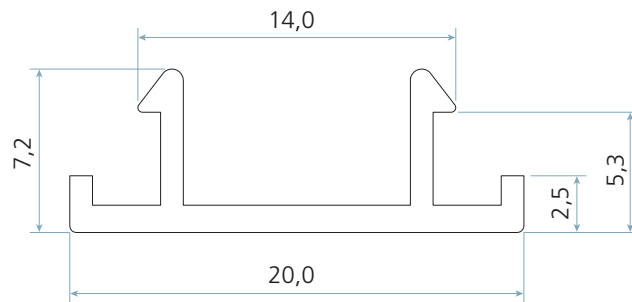

LV A019

Colours

- White (≈ RAL 9003)
- Black (≈ RAL 9005)
- Bronze (≈ RAL 8017)
- Grey (≈ RAL 7045)

Other colours upon request

Packaging

- 2,105 m x 100

Other cut lengths upon request

Cut lengths

Schlegel Acquisition Holdings Limited trading as Schlegel International

Unit 25, Henlow Industrial Estate, Henlow Camp, Bedfordshire, SG16 6DS United Kingdom

All dimensions are in mm and are nominal. Schlegel reserve the right to change specification without prior notice.