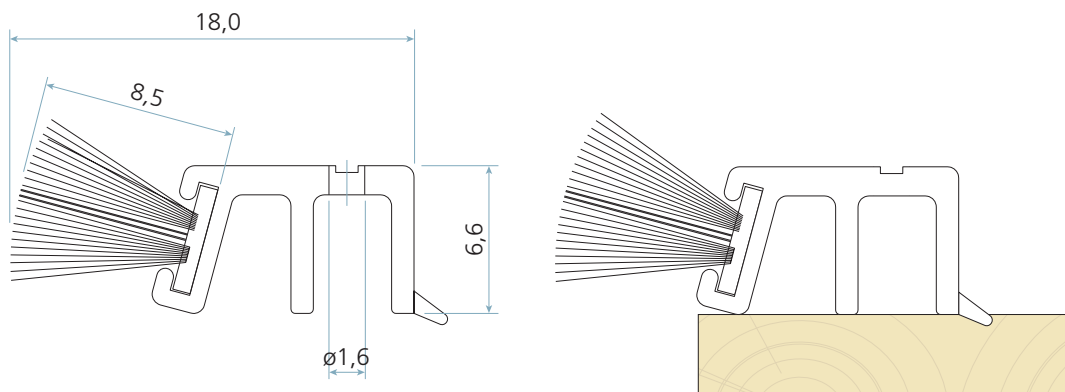

PB 6723

Extrusion Colours

- Brown
- White

Colour matching and other colours upon request

Brush pile colours

- Black (\approx RAL 9005)
- White (\approx RAL 9003)

Other colours upon request

Packaging

- 2,03 m x 100

Other cut lengths upon request

Cut lengths

Schlegel Acquisition Holdings Limited trading as Schlegel International

Unit 25, Henlow Industrial Estate, Henlow Camp, Bedfordshire, SG16 6DS United Kingdom

All dimensions are in mm and are nominal. Schlegel reserve the right to change specification without prior notice.

Schlegel's names and logos and all related trademarks (including 'SCHLEGEL', 'SCHLEGEL Red Square Logo', 'Red Square Logo' and 'Q-Lon'), trade names, and other intellectual property are the property of Schlegel Acquisition Holdings Limited trading as Schlegel International and cannot be used without its express prior written permission. All rights reserved.