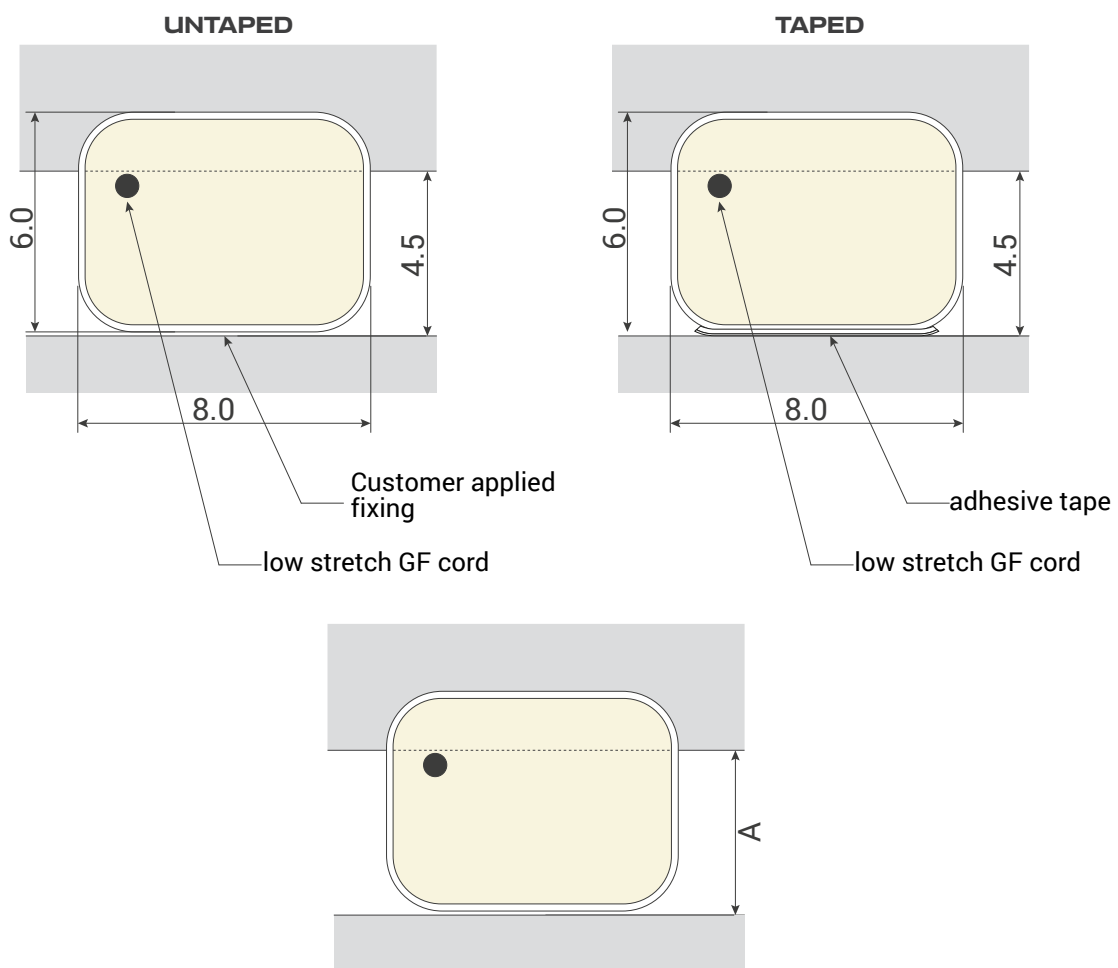

TECHNICAL SPECIFICATION

A Seal gap: 4,5 mm to 6 maximum
Rebate dimensions: 8 mm

PACKAGING

500 m x 2

Colours (\approx RAL)

7001	8019	9003	9005
Silver Grey	Brown	White	Black

Other colours upon request