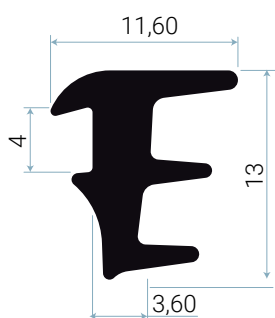

22325

Caratteristiche tecniche

A: Guarnizione fermavetro interna per luce 6 mm

Colori

- Nero Grafite (≈ RAL 9011)

Confezione

- 150 m x 1

Bobina

Schlegel Ltd

Unit 25, Henlow Industrial Estate, Henlow Camp, Bedfordshire, SG16 6DS United Kingdom

All dimensions are in mm and are nominal. Schlegel reserve the right to change specification without prior notice.