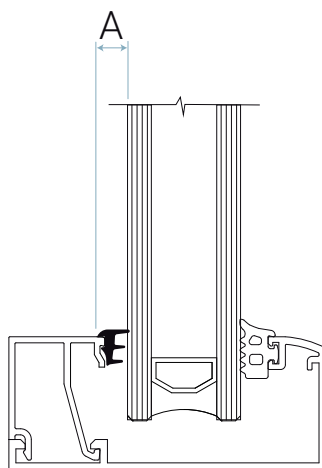

22325

Caratteristiche tecniche

A: Guarnizione fermavetro interna per luce 6 mm

Colori

- Nero Grafite (≈ RAL 9011)

Confezione

- 150 m x 1

Bobina

Schlegel Ltd

Unit 25, Henlow Industrial Estate, Henlow Camp, Bedfordshire, SG16 6DS United Kingdom

All dimensions are in mm and are nominal. Schlegel reserve the right to change specification without prior notice.