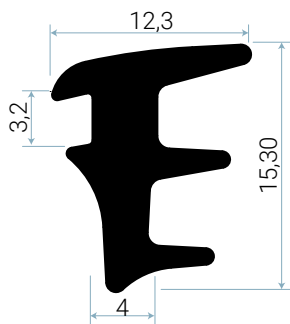

22330

Caratteristiche tecniche

A: Guarnizione fermavetro interna per luce 7 mm

Colori

- Nero Grafite (≈ RAL 9011)

Confezione

- 100 m x 1

Bobina

Schlegel Ltd

Unit 25, Henlow Industrial Estate, Henlow Camp, Bedfordshire, SG16 6DS United Kingdom

All dimensions are in mm and are nominal. Schlegel reserve the right to change specification without prior notice.