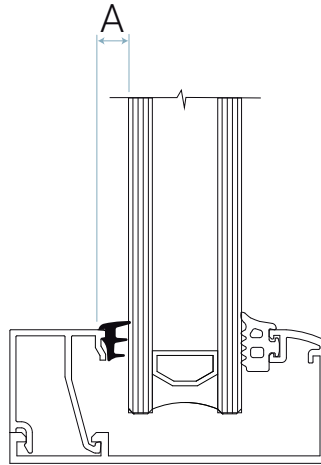

22330

Caratteristiche tecniche

A: Guarnizione fermavetro interna per luce 7 mm

Colori

- Nero Grafite (≈ RAL 9011)

Confezione

- 100 m x 1

Bobina

Schlegel Ltd

Unit 25, Henlow Industrial Estate, Henlow Camp, Bedfordshire, SG16 6DS United Kingdom

All dimensions are in mm and are nominal. Schlegel reserve the right to change specification without prior notice.