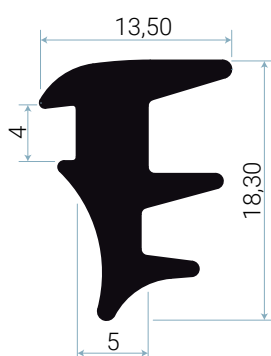

## Caratteristiche tecniche

A: Guarnizione fermavetro interna per luce 8 mm

## Schlegel Ltd

Unit 25, Henlow Industrial Estate, Henlow Camp, Bedfordshire, SG16 6DS United Kingdom

All dimensions are in mm and are nominal. Schlegel reserve the right to change specification without prior notice.