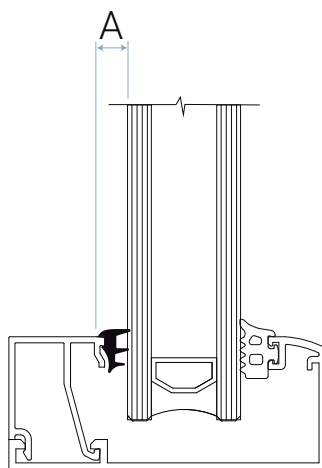

## Caratteristiche tecniche

A: Guarnizione fermavetro interna per luce 8 mm

## Schlegel Ltd

Unit 25, Henlow Industrial Estate, Henlow Camp, Bedfordshire, SG16 6DS United Kingdom

All dimensions are in mm and are nominal. Schlegel reserve the right to change specification without prior notice.