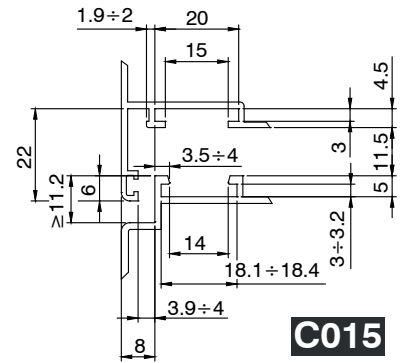

SIDE-HUNG TYPE PROFILE CROSS-SECTIONS C

SIDE-HUNG TYPE PROFILE CROSS-SECTIONS C

For an exact series/code match, see the on-line catalogue.

PIVOTING WINDOW TYPE PROFILE CROSS-SECTIONS P

P001

P002

P003

P004

P005

P006

P007

P008

P009

P010

For an exact series/code match, see the on-line catalogue.