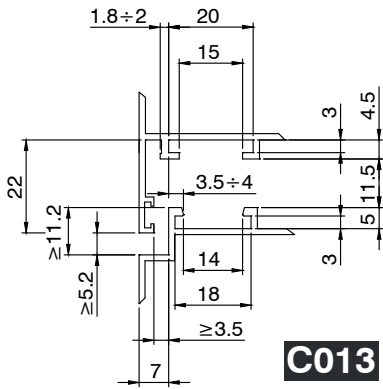

SIDE-HUNG TYPE PROFILE CROSS-SECTIONS C

SIDE-HUNG TYPE PROFILE CROSS-SECTIONS C

For an exact series/code match, see the on-line catalogue.

PIVOTING WINDOW TYPE PROFILE CROSS-SECTIONS P

P001

P002

P003

P004

P005

P006

P007

P008

P009

P010

For an exact series/code match, see the on-line catalogue.