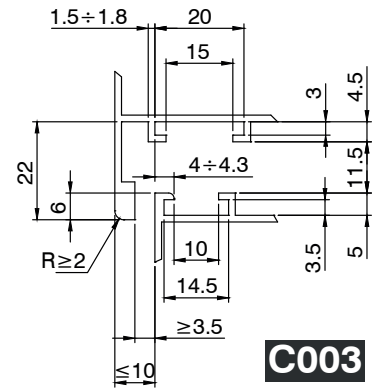

SIDE-HUNG TYPE PROFILE CROSS-SECTIONS C

SIDE-HUNG TYPE PROFILE CROSS-SECTIONS C

For an exact series/code match, see the on-line catalogue.

PIVOTING WINDOW TYPE PROFILE CROSS-SECTIONS P

P001

P002

P003

P004

P005

P006

P007

P008

P009

P010

For an exact series/code match, see the on-line catalogue.