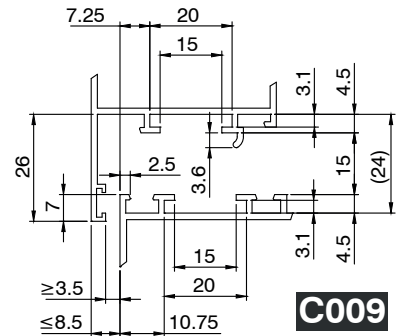

SIDE-HUNG TYPE PROFILE CROSS-SECTIONS C

SIDE-HUNG TYPE PROFILE CROSS-SECTIONS C

For an exact series/code match, see the on-line catalogue.

PIVOTING WINDOW TYPE PROFILE CROSS-SECTIONS P

P001

P002

P003

P004

P005

P006

P007

P008

P009

P010

For an exact series/code match, see the on-line catalogue.