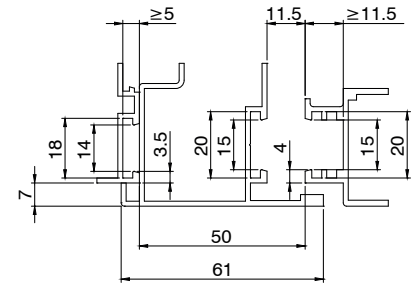

PIVOTING WINDOW TYPE PROFILE CROSS-SECTIONS P

P009

For an exact series/code match, see the on-line catalogue.