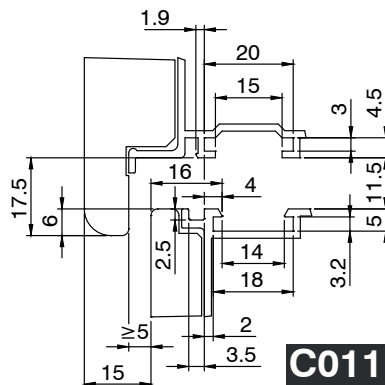

SIDE-HUNG TYPE PROFILE CROSS-SECTIONS C

SIDE-HUNG TYPE PROFILE CROSS-SECTIONS C

For an exact series/code match, see the on-line catalogue.

PIVOTING WINDOW TYPE PROFILE CROSS-SECTIONS P

P001

P002

P003

P004

P005

P006

P007

P008

P009

P010

For an exact series/code match, see the on-line catalogue.