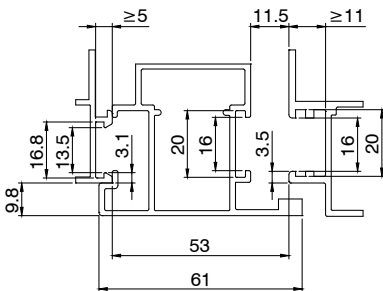

PIVOTING WINDOW TYPE PROFILE CROSS-SECTIONS P

P007

For an exact series/code match, see the on-line catalogue.