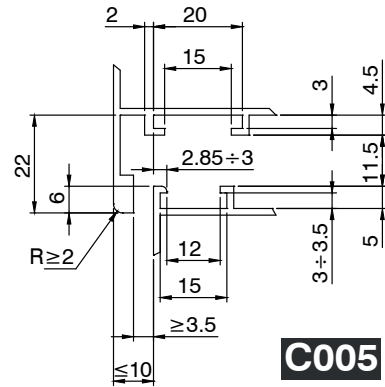

SIDE-HUNG TYPE PROFILE CROSS-SECTIONS C

SIDE-HUNG TYPE PROFILE CROSS-SECTIONS C

For an exact series/code match, see the on-line catalogue.

PIVOTING WINDOW TYPE PROFILE CROSS-SECTIONS P

P001

P002

P003

P004

P005

P006

P007

P008

P009

P010

For an exact series/code match, see the on-line catalogue.