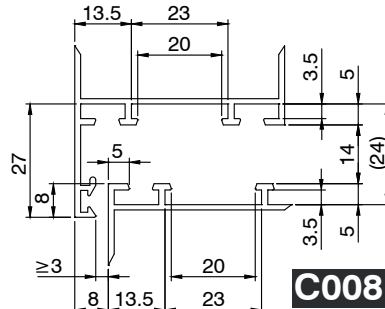

SIDE-HUNG TYPE PROFILE CROSS-SECTIONS C

SIDE-HUNG TYPE PROFILE CROSS-SECTIONS C

For an exact series/code match, see the on-line catalogue.

PIVOTING WINDOW TYPE PROFILE CROSS-SECTIONS P

P001

P002

P003

P004

P005

P006

P007

P008

P009

P010

For an exact series/code match, see the on-line catalogue.