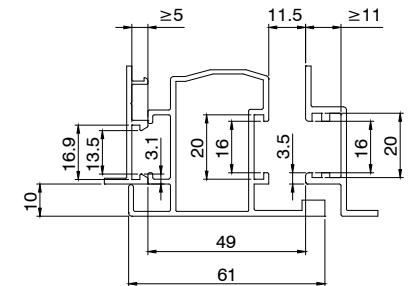

SIDE-HUNG TYPE PROFILE CROSS-SECTIONS C

SIDE-HUNG TYPE PROFILE CROSS-SECTIONS C

For an exact series/code match, see the on-line catalogue.

PIVOTING WINDOW TYPE PROFILE CROSS-SECTIONS P

P001

P002

P003

P004

P005

P006

P007

P008

P009

P010

For an exact series/code match, see the on-line catalogue.