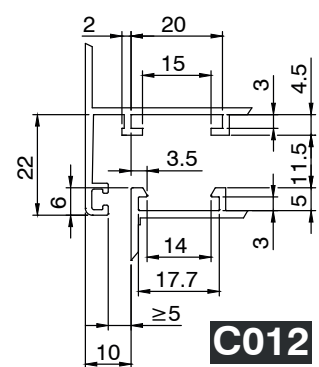

SIDE-HUNG TYPE PROFILE CROSS-SECTIONS C

SIDE-HUNG TYPE PROFILE CROSS-SECTIONS C

For an exact series/code match, see the on-line catalogue.

PIVOTING WINDOW TYPE PROFILE CROSS-SECTIONS P

P001

P002

P003

P004

P005

P006

P007

P008

P009

P010

For an exact series/code match, see the on-line catalogue.