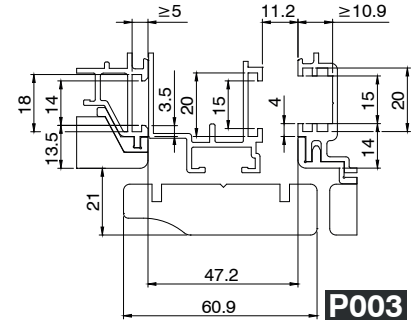

SIDE-HUNG TYPE PROFILE CROSS-SECTIONS C

SIDE-HUNG TYPE PROFILE CROSS-SECTIONS C

For an exact series/code match, see the on-line catalogue.

PIVOTING WINDOW TYPE PROFILE CROSS-SECTIONS P

P001

P002

P003

P004

P005

P006

P007

P008

P009

P010

For an exact series/code match, see the on-line catalogue.