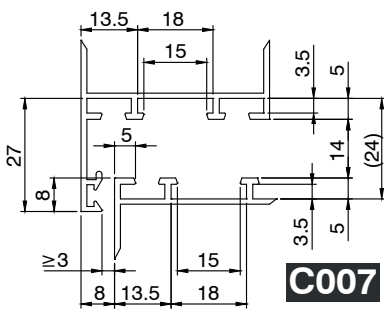

SIDE-HUNG TYPE PROFILE CROSS-SECTIONS C

SIDE-HUNG TYPE PROFILE CROSS-SECTIONS C

For an exact series/code match, see the on-line catalogue.

PIVOTING WINDOW TYPE PROFILE CROSS-SECTIONS P

P001

P002

P003

P004

P005

P006

P007

P008

P009

P010

For an exact series/code match, see the on-line catalogue.