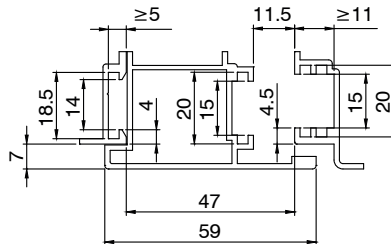

SIDE-HUNG TYPE PROFILE CROSS-SECTIONS C

SIDE-HUNG TYPE PROFILE CROSS-SECTIONS C

For an exact series/code match, see the on-line catalogue.

PIVOTING WINDOW TYPE PROFILE CROSS-SECTIONS P

P001

P002

P003

P004