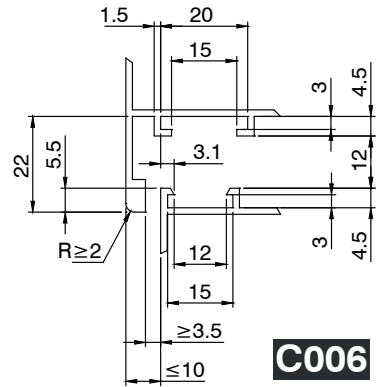

SIDE-HUNG TYPE PROFILE CROSS-SECTIONS C

SIDE-HUNG TYPE PROFILE CROSS-SECTIONS C

For an exact series/code match, see the on-line catalogue.

PIVOTING WINDOW TYPE PROFILE CROSS-SECTIONS P

P001

P002

P003

P004

P005

P006

P007

P008

P009

P010

For an exact series/code match, see the on-line catalogue.