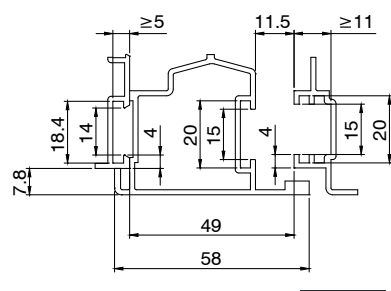

PIVOTING WINDOW TYPE PROFILE CROSS-SECTIONS P

P008

For an exact series/code match, see the on-line catalogue.