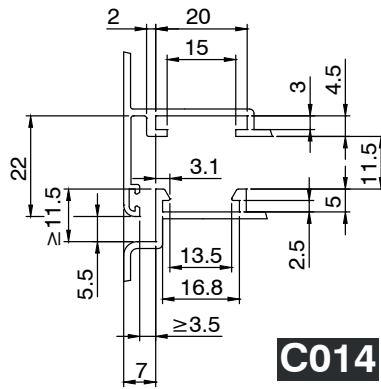

SIDE-HUNG TYPE PROFILE CROSS-SECTIONS C

SIDE-HUNG TYPE PROFILE CROSS-SECTIONS C

For an exact series/code match, see the on-line catalogue.

PIVOTING WINDOW TYPE PROFILE CROSS-SECTIONS P

P001

P002

P003

P004

P005

P006

P007

P008

P009

P010

For an exact series/code match, see the on-line catalogue.