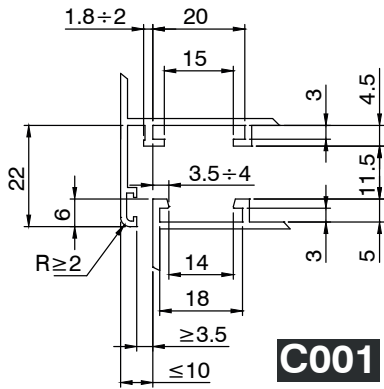

SIDE-HUNG TYPE PROFILE CROSS-SECTIONS C

SIDE-HUNG TYPE PROFILE CROSS-SECTIONS C

For an exact series/code match, see the on-line catalogue.

PIVOTING WINDOW TYPE PROFILE CROSS-SECTIONS P

P001

P002

P003

P004

P005

P006

P007

P008

P009

P010

For an exact series/code match, see the on-line catalogue.