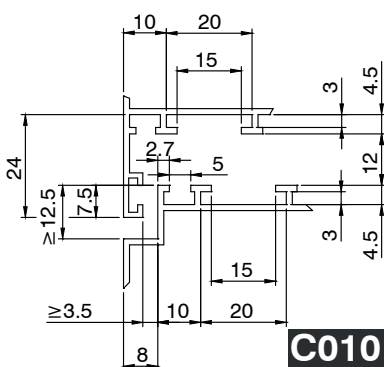

SIDE-HUNG TYPE PROFILE CROSS-SECTIONS C

SIDE-HUNG TYPE PROFILE CROSS-SECTIONS C

For an exact series/code match, see the on-line catalogue.

PIVOTING WINDOW TYPE PROFILE CROSS-SECTIONS P

P001

P002

P003

P004

P005

P006

P007

P008

P009

P010

For an exact series/code match, see the on-line catalogue.