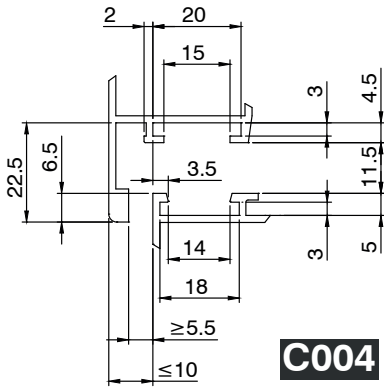

SIDE-HUNG TYPE PROFILE CROSS-SECTIONS C

SIDE-HUNG TYPE PROFILE CROSS-SECTIONS C

For an exact series/code match, see the on-line catalogue.

PIVOTING WINDOW TYPE PROFILE CROSS-SECTIONS P

P001

P002

P003

P004

P005

P006

P007

P008

P009

P010

For an exact series/code match, see the on-line catalogue.