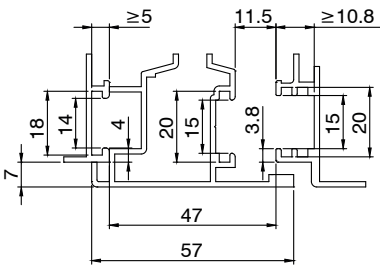

SIDE-HUNG TYPE PROFILE CROSS-SECTIONS C

SIDE-HUNG TYPE PROFILE CROSS-SECTIONS C

For an exact series/code match, see the on-line catalogue.

PIVOTING WINDOW TYPE PROFILE CROSS-SECTIONS P

P001

P002

P003

P004

P005

P006

P007

P008

P009

P010

For an exact series/code match, see the on-line catalogue.