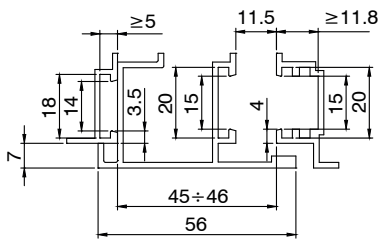

SIDE-HUNG TYPE PROFILE CROSS-SECTIONS C

SIDE-HUNG TYPE PROFILE CROSS-SECTIONS C

For an exact series/code match, see the on-line catalogue.

PIVOTING WINDOW TYPE PROFILE CROSS-SECTIONS P

P001

P002

P003

P004