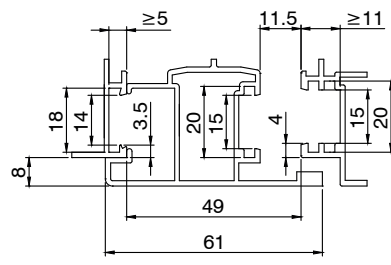

SIDE-HUNG TYPE PROFILE CROSS-SECTIONS C

SIDE-HUNG TYPE PROFILE CROSS-SECTIONS C

For an exact series/code match, see the on-line catalogue.

PIVOTING WINDOW TYPE PROFILE CROSS-SECTIONS P

P001

P002

P003

P004

P005

P006

P007

P008

P009

P010

For an exact series/code match, see the on-line catalogue.