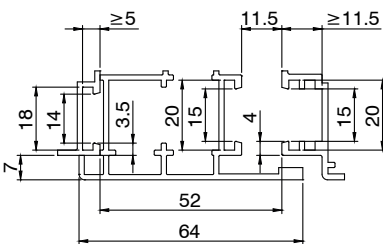

P010

For an exact series/code match, see the on-line catalogue.