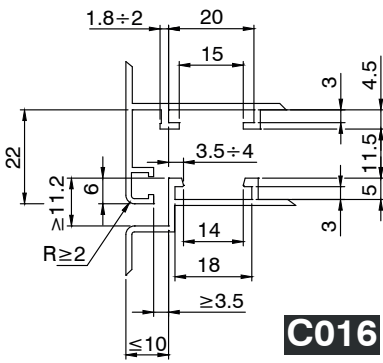

SIDE-HUNG TYPE PROFILE CROSS-SECTIONS C

SIDE-HUNG TYPE PROFILE CROSS-SECTIONS C

For an exact series/code match, see the on-line catalogue.

PIVOTING WINDOW TYPE PROFILE CROSS-SECTIONS P

P001

P002

P003

P004

P005

P006

P007

P008

P009

P010

For an exact series/code match, see the on-line catalogue.