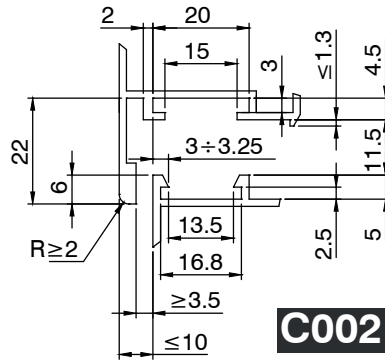

SIDE-HUNG TYPE PROFILE CROSS-SECTIONS C

SIDE-HUNG TYPE PROFILE CROSS-SECTIONS C

For an exact series/code match, see the on-line catalogue.

PIVOTING WINDOW TYPE PROFILE CROSS-SECTIONS P

P001

P002

P003

P004