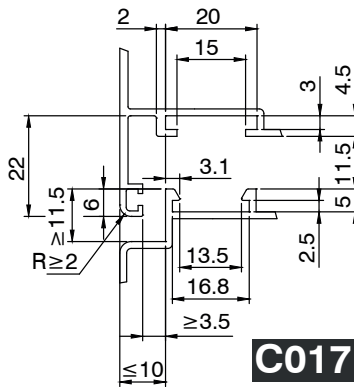

SIDE-HUNG TYPE PROFILE CROSS-SECTIONS C

SIDE-HUNG TYPE PROFILE CROSS-SECTIONS C

For an exact series/code match, see the on-line catalogue.

PIVOTING WINDOW TYPE PROFILE CROSS-SECTIONS P

P001

P002

P003

P004

P005

P006

P007

P008

P009

P010

For an exact series/code match, see the on-line catalogue.